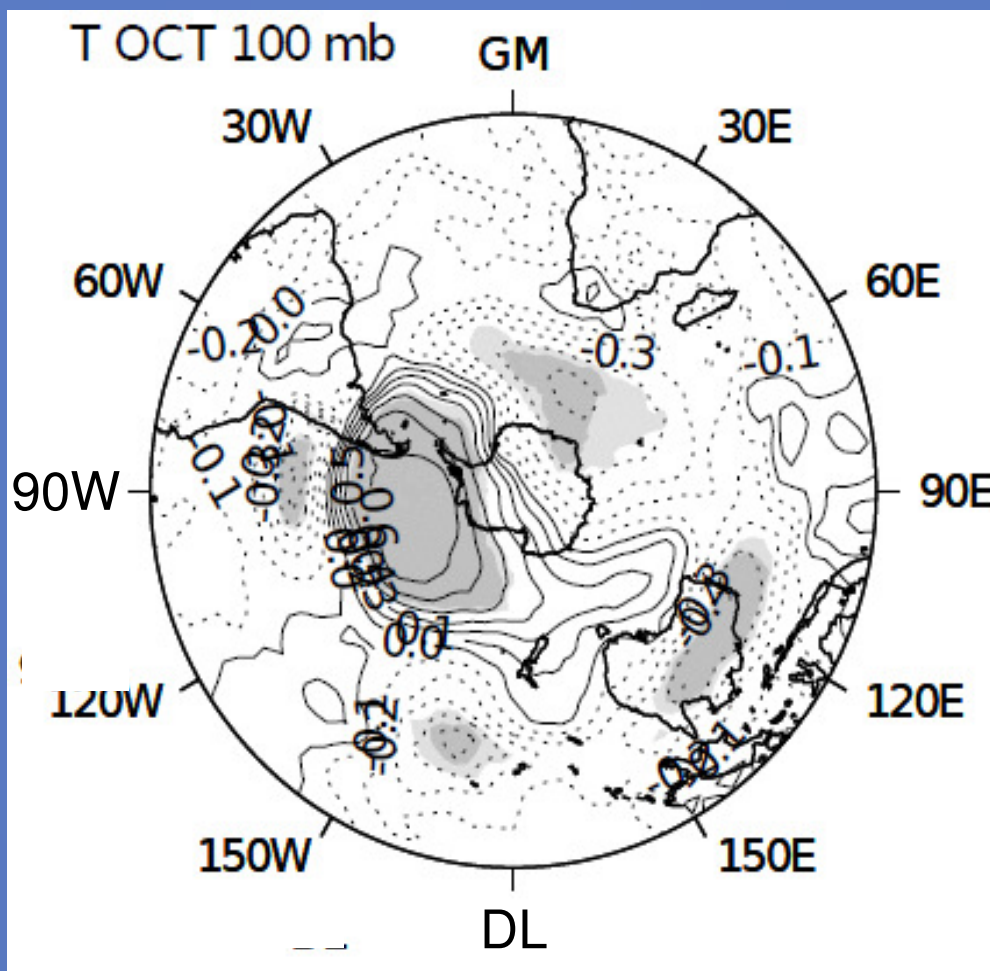

July

PDO pattern and variability

Reanalysis

... between
 temperature
 period 1989-
 difference
 composites,
 PDO index
 s that are
 for both

... the PDO-
 composite
 site fields
 index .

SVD Analysis