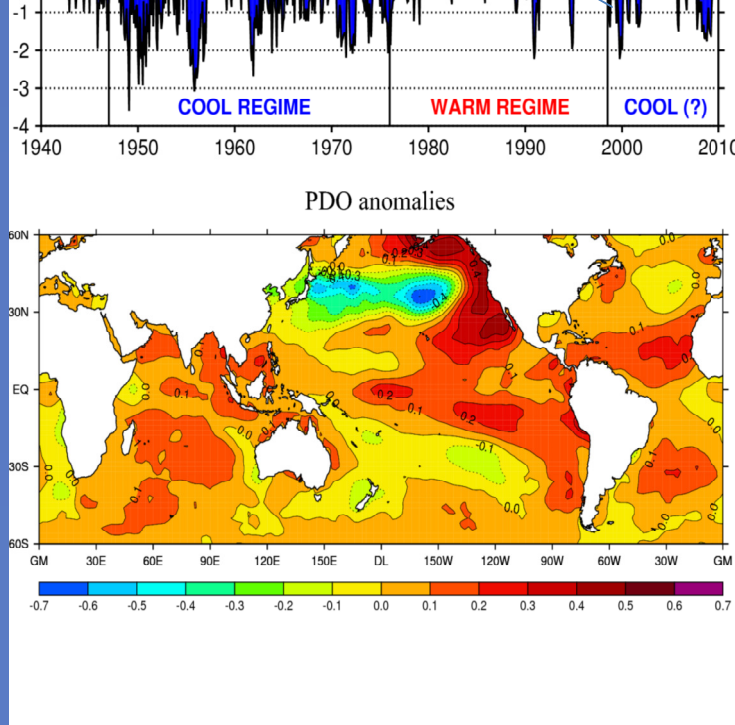

July

PDO pattern and variability

Reanalysis

... between
 temperature
 period 1989-
 difference
 composites,
 PDO index
 s that are
 for both

... the PDO-
 composite
 site fields
 index .

SVD Analysis