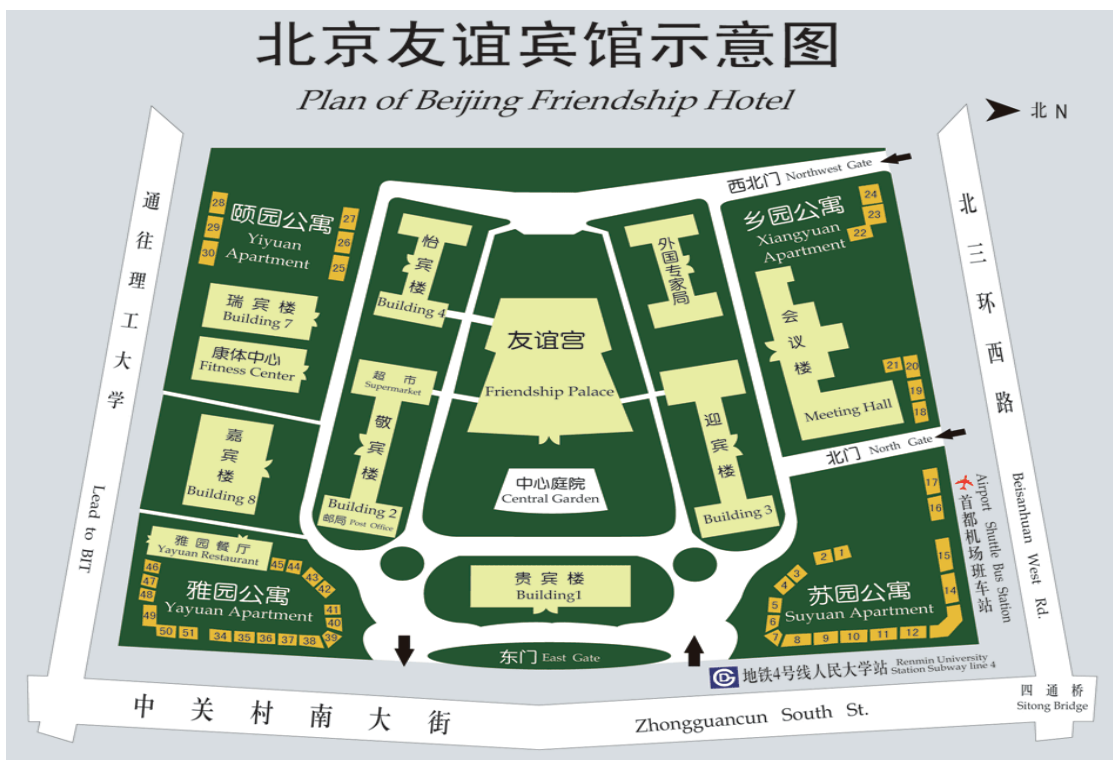

Terminal 1: Gate No. 7 (inside) on F1;

Terminal 2: Gate No. 9 to No.11 (outside) on F1;

Terminal 3: Exit of Zone A, opposite of the exit of Zone C on F2, next to Gate5, 7&11 on F1.

Taxi:

The Beijing friendship hotel is 30 kilometers away from the capital airport. It takes approximately 40-60 minutes and costs about CNY 120 (about USD 18). Please follow the taxi signage of the airport to take the official taxi of Beijing. The genuine taxi invoice is enclosed here for your reference. All the taxi drivers know where the hotel is located; just print and show the driver the following card when you are taking the taxi to go to the hotel:

Please take me to the Beijing Friendship Hotel.

Thank You!

请送我去北京友谊宾馆！谢谢！

酒店电话(Hotel Phone Number): 86-10-68498888

**酒店地址(Address): 中国北京市海淀区中关村南大街一
号**

Check in at the Hotel:

Upon arrival at the Beijing Friendship Hotel, go to the building [either GuiBin (Building 1), JingBin (Building 2), or YiBin (Building 4) in the map given below] in which you have reserved your room, and check in at the front desk with your passport. Most people who work in the hotel can speak English; please ask for directions if needed.

Hotel Webpage: <http://www.bjfriendshiphotel.com/english/Index.html>

Hotel Phone Number: 86-10-68498888

Registration for the WCRP Meeting:

There will be a desk for registration near the front desk of GuiBin Building (Building 1 in the map above).